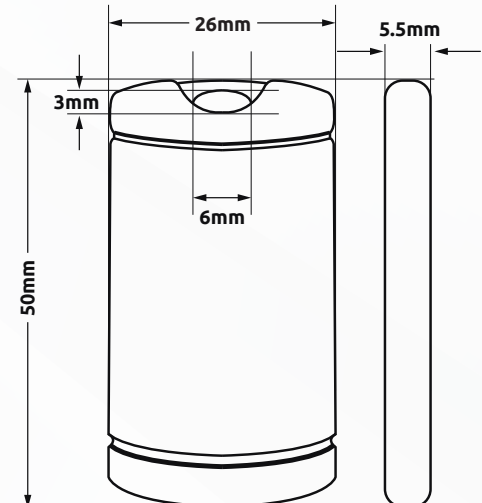

Part Numbers

- 28001 - KMS HS Mifare - **Black**
- 28002 - KMS HS Mifare - **Blue**
- 28003 - KMS HS Mifare - **Red**
- 28004 - KMS HS Mifare - **Orange**
- 28005 - KMS HS Mifare - **Green**
- 28007 - KMS HS Mifare - **Grey**
- 28009 - KMS HS Mifare - **White**

Available pre-programmed for use with SimpleKey Web, indicated by the postfix "/P".